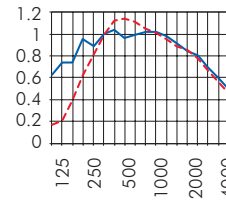

Dimensions and Materials: MDF 16 mm, normally flammable D-s2,d0 (US = C)
MDF 16 mm, fire retardant B-s2,d0 (US = A)
system firetest of all layers B-s1,d0

Name NH & N°		Core board sizes:	Ideal product formats for panels: *	
			length	width
eco basic	White B3002 LP	4100/5600 x 2070 mm	2020/2780/4080 mm	660/1010 mm
	Grey L4068 LP			
	Oak M3280 NTL			
	Ash M3965 NTL			
	Maple M2106 SMA			
Beech M112 SMA				
eco extra	Walnut M4462 SMA	4100 x 2070 mm	2020/4080 mm	660/1010 mm
	Cherry M760 SMA			
	Acacia M4451 NTL			
	Thermo M6222 NTL			

* ideal means optimal use of MDF core – custom lengths & widths are also available

Sound absorption data acc. to ISO 354
Micro 2/2/0,5

Graphics: Sound absorption at suspension height 226 and 66 mm. with acoustic fleece, Mineral wool: 40 mm (60 kg/m³)