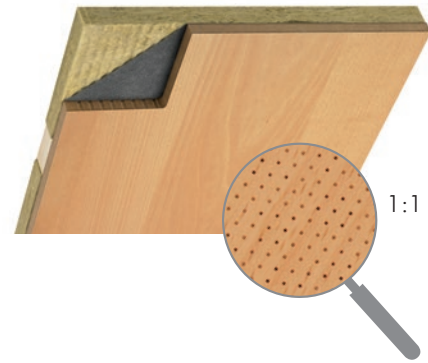

NEW!

**TOPPERFO® Micro
Melamine eco-Collection**

New Melamine coated boards can now be microperforated and thereby used as acoustically effective wall and ceiling coverings. The Eco Collection has ten standard finishes and are available in both fire classes. In addition, this collection is NAUF (no added formaldehyde) and stocked in the factory in Lungern.

Dimensions and Materials: MDF 16 mm, normally flammable D-s2,d0 (US = C)
MDF 16 mm, fire retardant B-s2,d0 (US = A)
system firetest of all layers B-s1,d0

Name NH & N°		Core board sizes:	Ideal product formats for panels: *	
			length	width
eco basic	White B3002 LP	4100/5600 x 2070 mm	2020/2780/4080 mm	660/1010 mm
	Grey L4068 LP			
	Oak M3280 NTL			
	Ash M3965 NTL			
	Maple M2106 SMA			
Beech M112 SMA				
eco extra	Walnut M4462 SMA	4100 x 2070 mm	2020/4080 mm	660/1010 mm
	Cherry M760 SMA			
	Acacia M4451 NTL			
	Thermo M6222 NTL			

* ideal means optimal use of MDF core – custom lengths & widths are also available

Sound absorption data acc. to ISO 354
Micro 2/2/0,5

Graphics: Sound absorption at suspension height 226 and 66 mm. with acoustic fleece, Mineral wool: 40 mm (60 kg/m³)