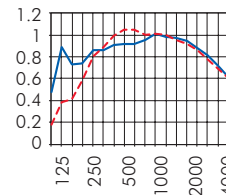

Micro 1.8/1.8/0,5

Graphics: Sound absorption at suspension height 226 and 66 mm. with acoustic fleece, Mineral wool: 40 mm (60 kg/m³)

For the white & grey options, the perforation pattern of approx. 150 x 150 mm is slightly visible. Therefore we recommend for these designs the perforation 2/2/0.5 or larger.