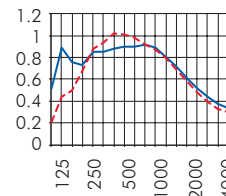

Micro 3/3/0,5

Graphics: Sound absorption at suspension height 226 and 66 mm. with acoustic fleece, Mineral wool: 40 mm (60 kg/m³)