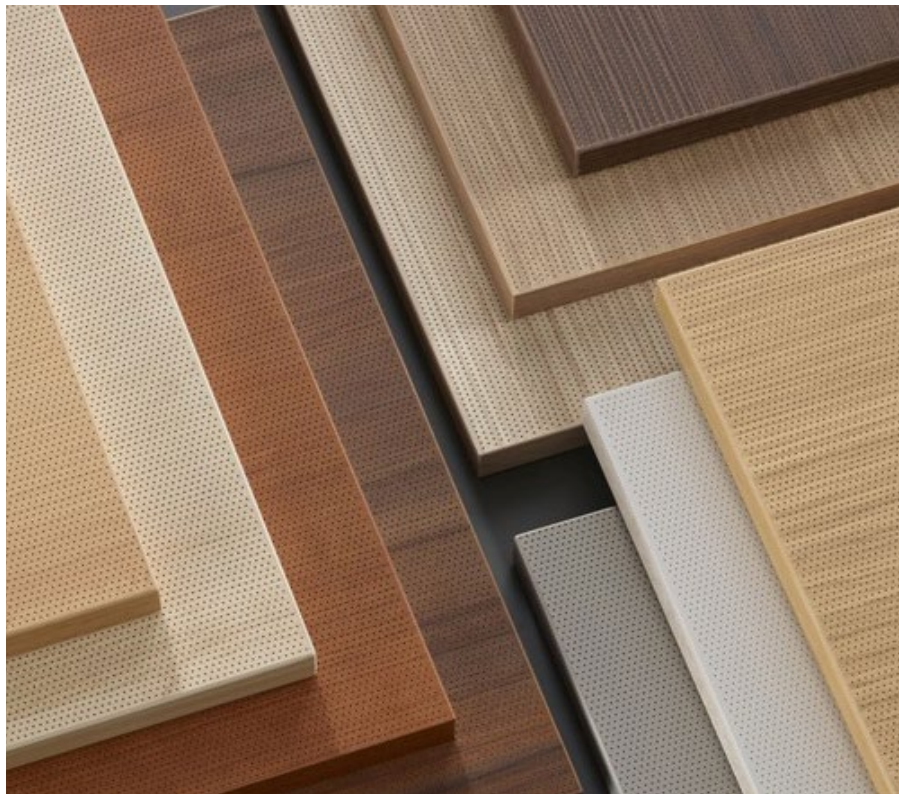

Dimensions and Materials: MDF 16 mm, normally flammable D-s2,d0 (US = C)
MDF 16 mm, fire retardant B-s2,d0 (US = A)
system firetest of all layers B-s1,d0

Name NH & N°		Core board sizes:	Ideal product formats for panels: *	
			length	width
eco basic	White B3002 LP	4100/5600 x 2070 mm	2020/2780/4080 mm	660/1010 mm
	Grey L4068 LP			
	Oak M3280 NTL			
	Ash M3965 NTL			
	Maple M2106 SMA			
Beech M112 SMA				
eco extra	Walnut M4462 SMA	4100 x 2070 mm	2020/4080 mm	660/1010 mm
	Cherry M760 SMA			
	Acacia M4451 NTL			
	Thermo M6222 NTL			

* ideal means optimal use of MDF core – custom lengths & widths are also available